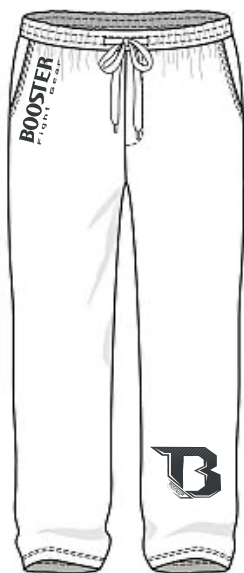

BOOSTER

MEN'S HOODIES

SIZE CHART

| SIZE | CHEST (CM) |
|------|--------------|
| XXS | 88 - 91 cm |
| XS | 91 - 95 cm |
| S | 95 - 98 cm |
| M | 100 - 103 cm |
| L | 104 - 107 cm |
| XL | 108 - 115 cm |
| XXL | 116 - 125 cm |

Please note : The size chart is only a recommendation. Whether you choose a tight, regular, or loose fit depends entirely on your own personal preference.

BOOSTER

MEN'S JOGGERS

SIZE CHART

| SIZE | WAIST (CM) | LEG LENGTH (CM) |
|------|--------------|-----------------|
| XXS | 72 - 76 cm | - |
| XS | 77 - 81 cm | 98 cm |
| S | 82 - 86 cm | 100 cm |
| M | 87 - 91 cm | 102 cm |
| L | 92 - 96 cm | 104 cm |
| XL | 97 - 101 cm | 106 cm |
| XXL | 102 - 106 cm | 108 cm |