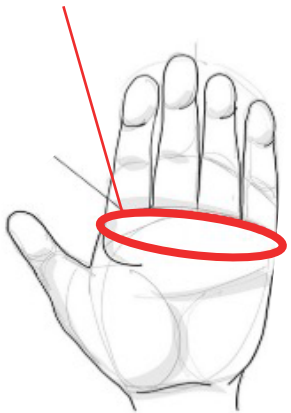

## **MMA GLOVES SIZE CHART**

HAND CIRCUMFERENCE

SIZE	HAND CIRCUMFERENCE
S	16 - 18 cm
M	19 - 21 cm
L / XL	22 cm

Remember to take into account the type of protective wraps you wear. If you're deliberating between two sizes of gloves, choose the smaller size.

Please note : The size chart is only a recommendation. Whether you choose a tight, regular, or loose fit depends entirely on your own personal preference.