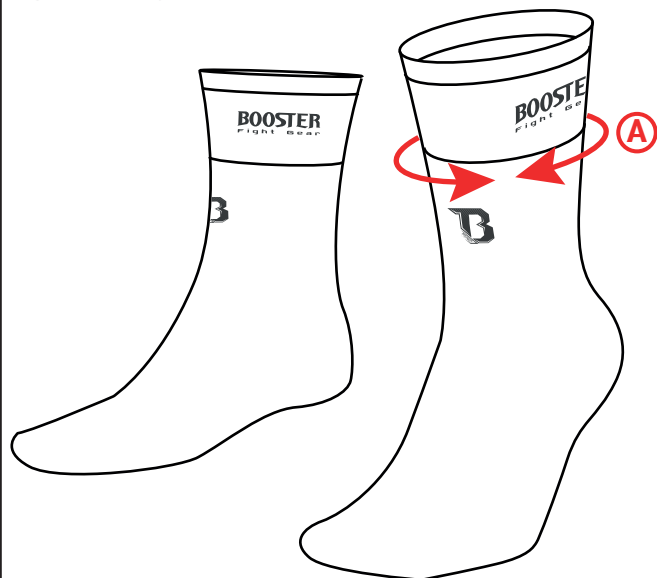

BOOSTER

SOCKS

SIZE CHART

SIZE	CIRCUMFERENCE (CM) ^A	CIRCUMFERENCE (INCH) ^A
XS	16 - 18	6,29 - 7,08
S	19 - 21	7,48 - 8,26
M	22 - 24	8,66 - 9,44
L	25 - 28	9,84 - 11,02
XL	29 - 31	11,41 - 12,20

To choose the right size, simply measure your ankle
6 cm above the malleolus.

Please note : The size chart is only a recommendation. Whether you choose a tight, regular, or loose fit depends entirely on your own personal preference.