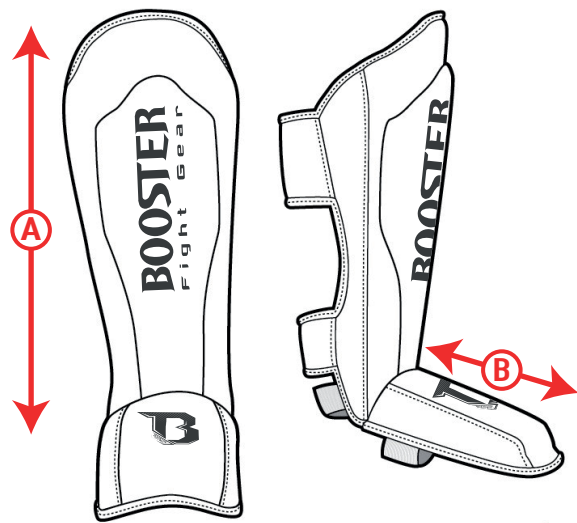

BOOSTER
SHINGUARD
 SIZE CHART **CUBE SERIES**

SIZE	SHIN LENGHT (CM) A	FOOT LENGHT (CM) B	HEIGHT
S	40	16	150-160
M	40,5	16	160-179
L	42	16,5	179-185

The shin lenght is measured from the bottom of the knee to the top of the ankle. It does not include foot.

Please note : The size chart is only a recommendation. Whether you choose a tight, regular, or loose fit depends entirely on your own personnal preference.