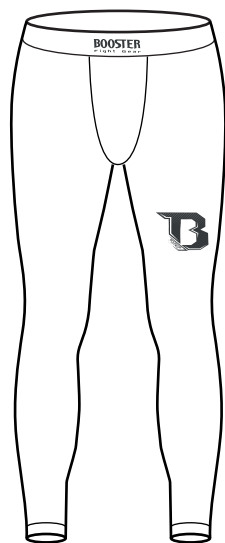

BOOSTER

MEN'S SPATS & COMPRESSION SHORTS SIZE CHART

SIZE	WAIST (CM)	LEG LENGTH (CM)
S	82 - 86	35,5 cm
M	87 - 91	36 cm
L	92 - 96	37 cm
XL	97 - 101	38 cm
XXL	102 - 106	38,5 cm

Please note : The size chart is only a recommendation. Whether you choose a tight, regular, or loose fit depends entirely on your own personal preference.