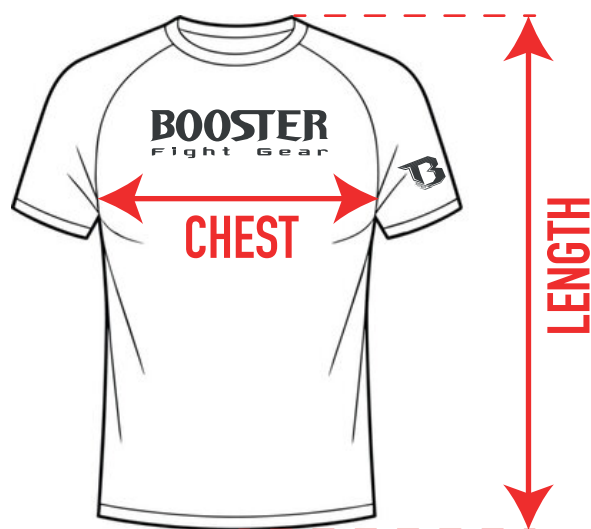

**BOOSTER**

## SIZE CHART

SIZE	CHEST (CM)	LENGTH (CM)	WEIGHT (KG)
S	44	67	50 - 60 Kg
M	47	67	60 - 70 Kg
L	52	73	70 - 85 Kg
XL	56	78	80 - 95 Kg
XXL	61	81	95 - 110 Kg

**Please note :** The size chart is only a recommendation. Whether you choose a tight, regular, or loose fit depends entirely on your own personal preference.