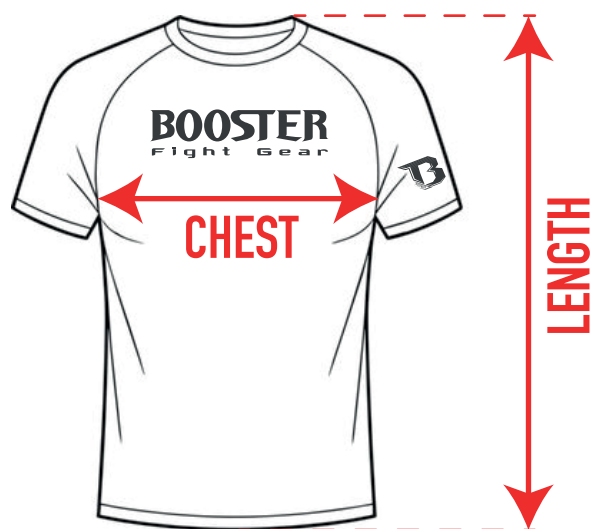

BOOSTER

T-SHIRT MEN

SIZE CHART

SIZE	CHEST (CM)	LENGTH (CM)	WEIGHT (KG)
S	44	67	50 - 60 Kg
M	47	67	60 - 70 Kg
L	52	73	70 - 85 Kg
XL	56	78	80 - 95 Kg
XXL	61	81	95 - 110 Kg

Please note : The size chart is only a recommendation. Whether you choose a tight, regular, or loose fit depends entirely on your own personal preference.